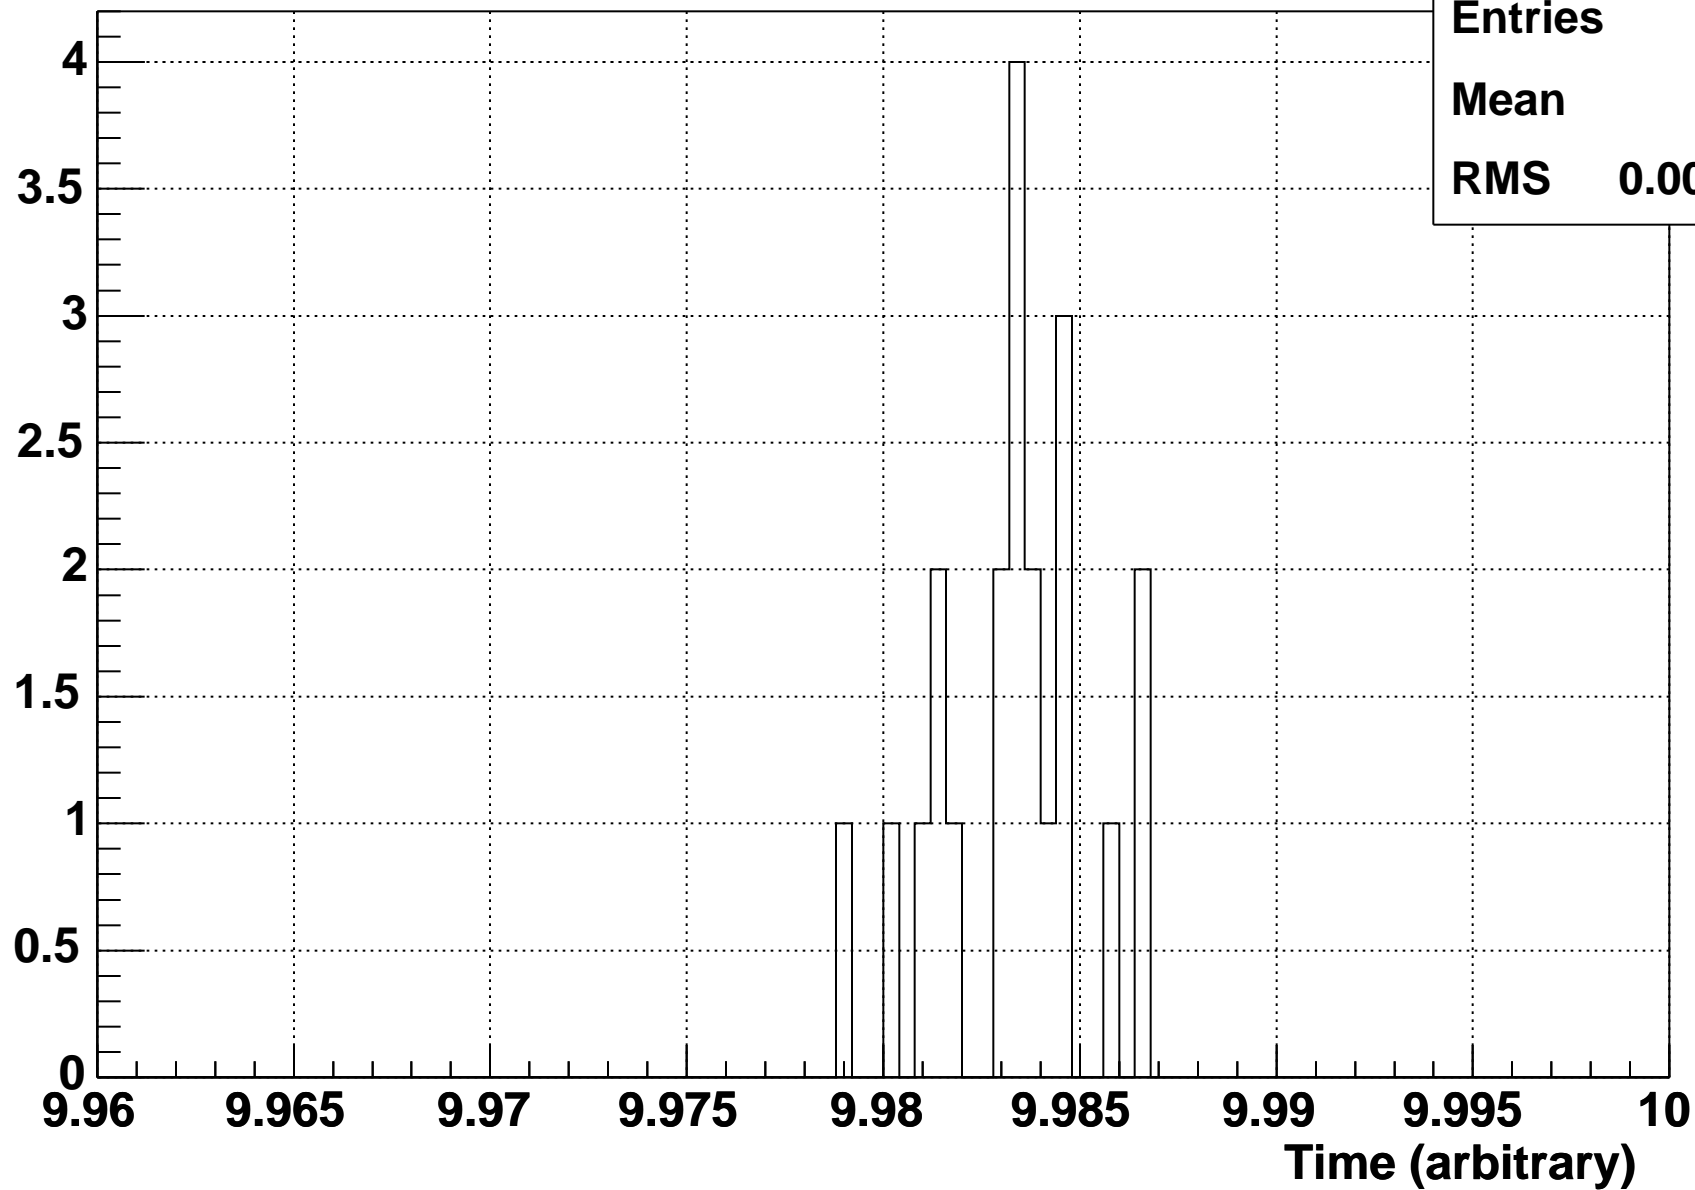

Upper Limit Of SawTooth

upperval	
Entries	21
Mean	3.396e+04
RMS	174.5

Lower Limit of SawTooth

lowerval

Entries	21
Mean	-3.324e+04
RMS	165.8

SawTooth Period

periodicity

Entries	21
Mean	9.983
RMS	0.001912