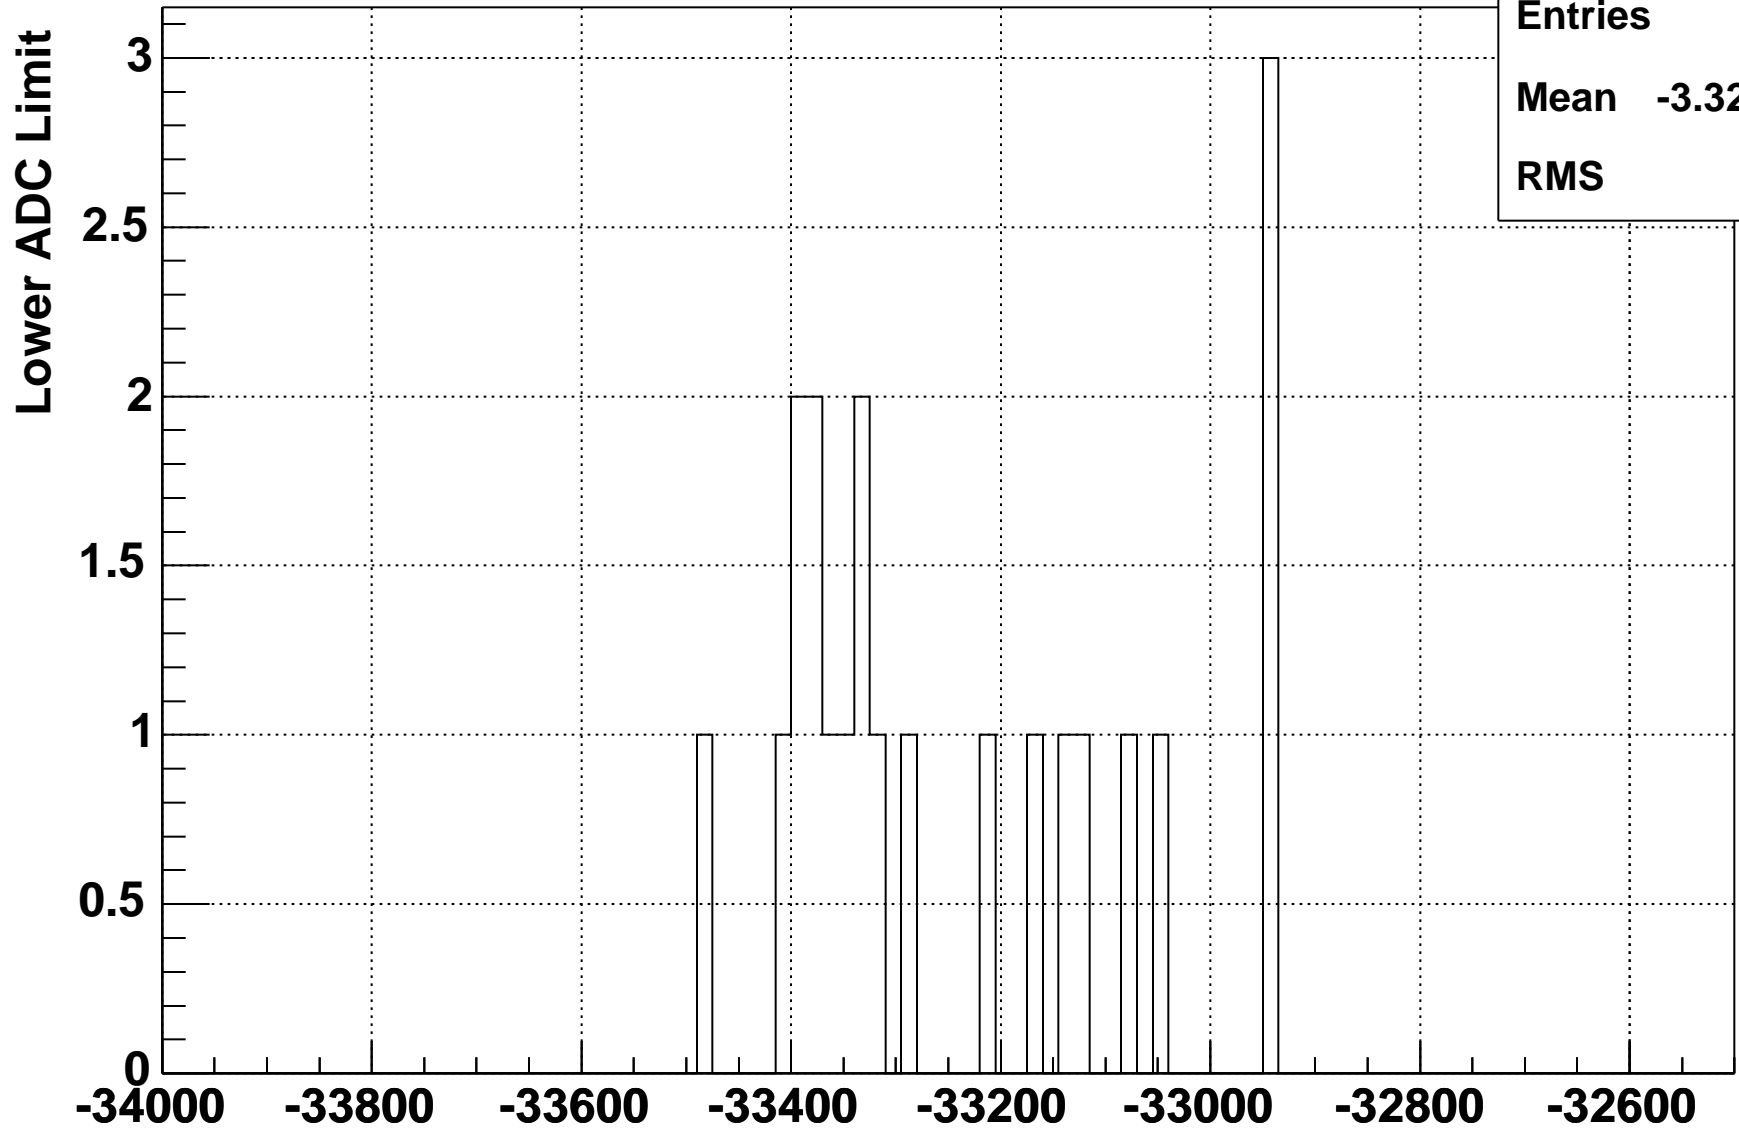

Upper Limit Of SawTooth

upperval	
Entries	21
Mean	3.396e+04
RMS	174.5

Lower Limit of SawTooth

lowerval

Entries	21
Mean	-3.324e+04
RMS	165.8

SawTooth Period

periodicity

Entries	21
Mean	9.983
RMS	0.001912