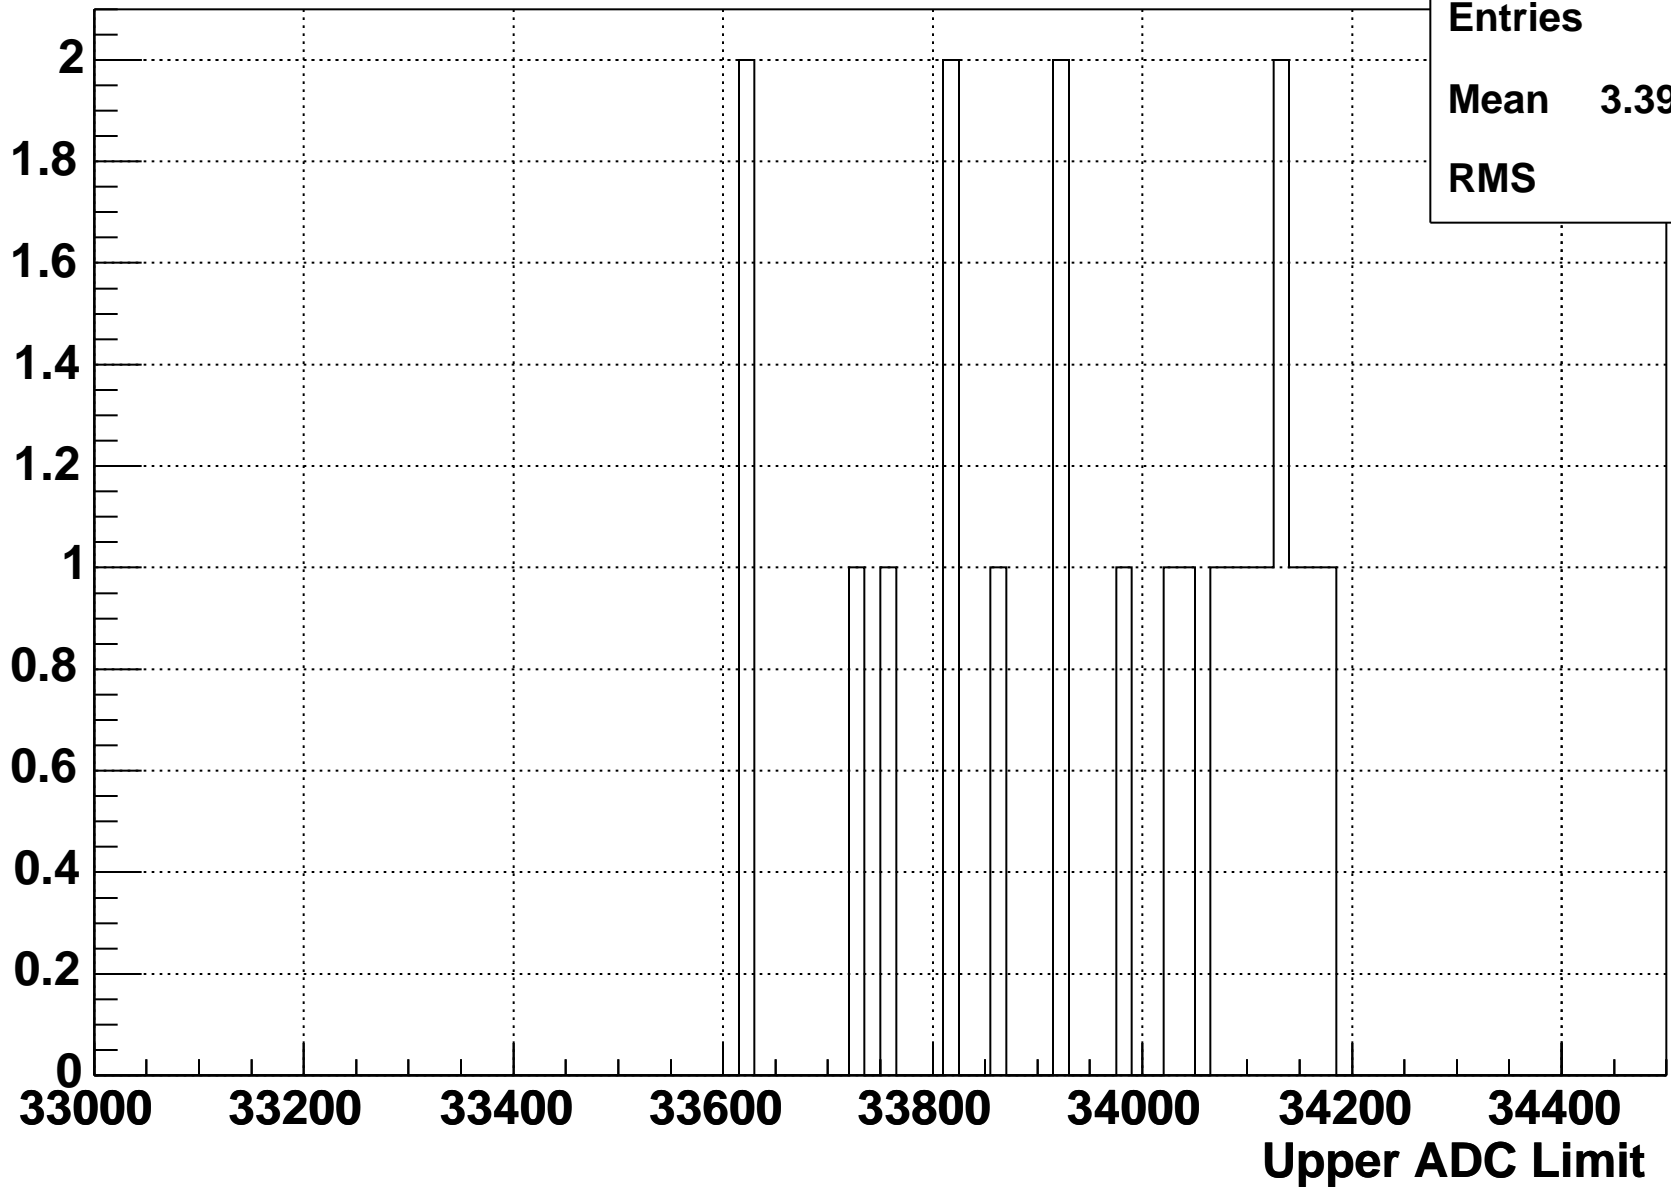

Upper Limit Of SawTooth

upperval	
Entries	21
Mean	3.396e+04
RMS	174.5

Lower Limit of SawTooth

lowerval

Entries	21
Mean	-3.324e+04
RMS	165.8

SawTooth Period

periodicity

Entries	21
Mean	9.983
RMS	0.001912