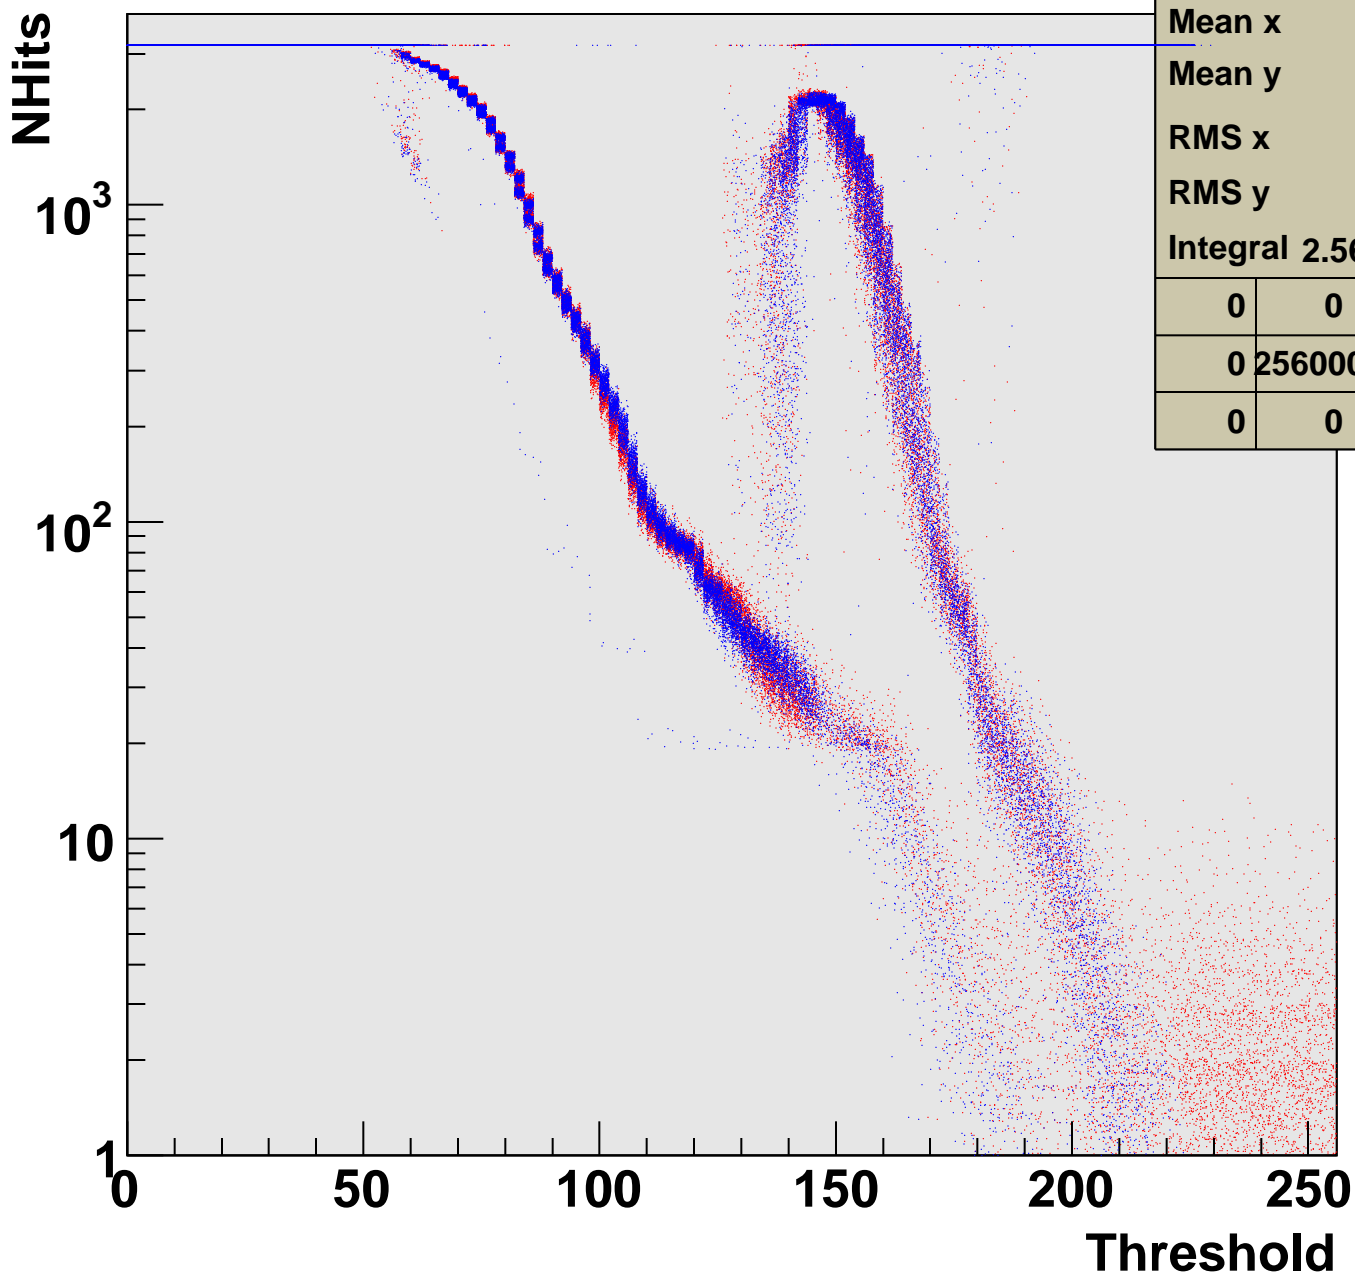

Hits in BT by threshold

hHitsInBtByThreshold		
Entries	256000	
Mean x	127.5	
Mean y	1502	
RMS x	73.9	
RMS y	1452	
Integral	2.56e+05	
	0	0
	0	256000
	0	0